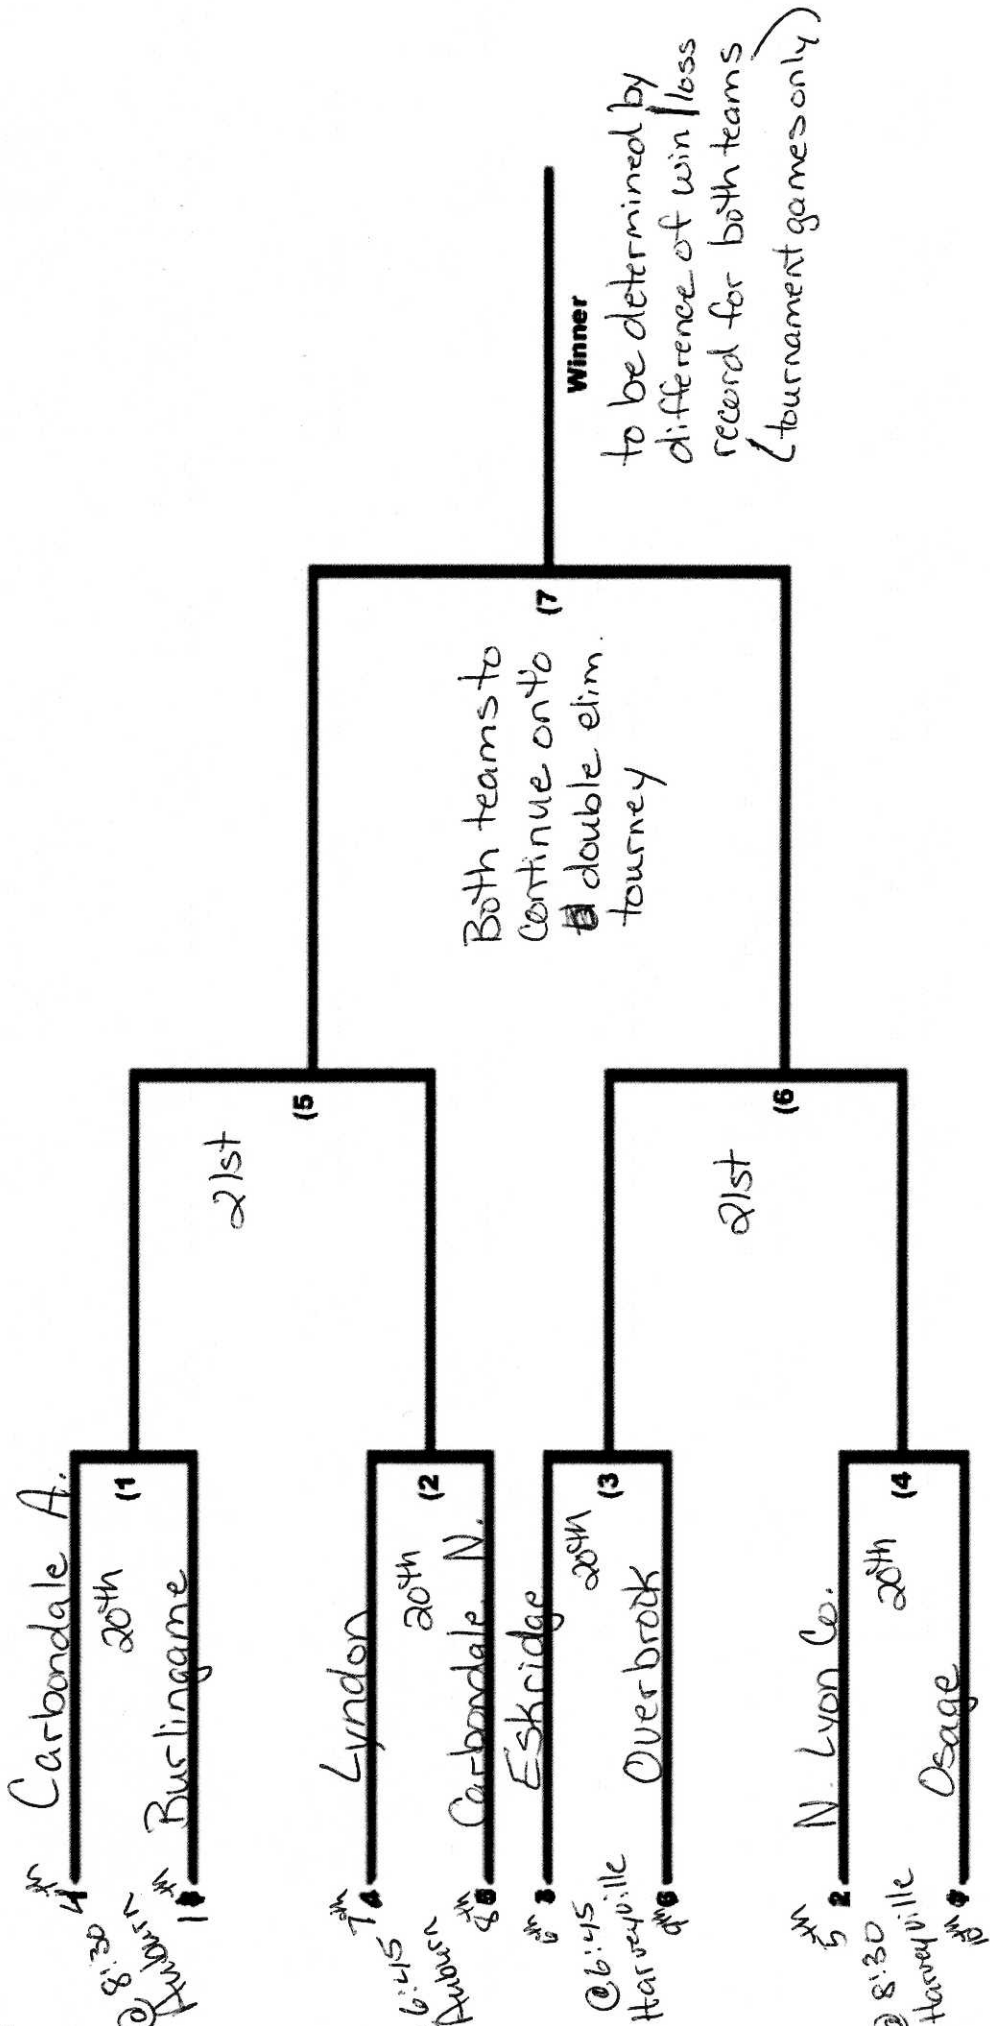

8 Team Seeded Single Elimination

5 Team Seeded Double Elimination

Winner's Bracket

2 Scranton
 23rd
 8:30 (2)
 Loser to B

3 Appanoose
 25th
 2pm (5)
 Loser to D

4 23rd
 6:45 (1)
 Loser to A

5 Harveyville
 25th
 9am (3)
 Loser to C

25th
8:00

Loser to E
If 1st Loss

PrintYourBrackets.com

Loser's Bracket

A 24th
 7:00 (4)

B 25th
 11:30_{am} (6)
 C

D 25th
 5:30 (7)

(8)